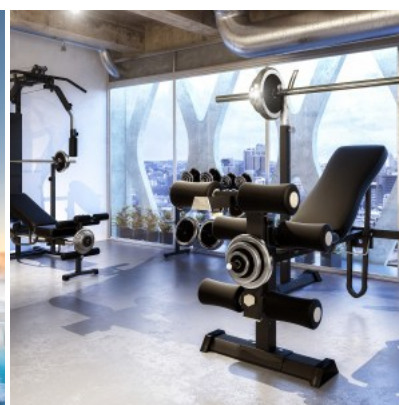

ANALOGUE PERSONAL SCALE S220

Brand: Scaleson

- Large and clear circular pointer display
- Maximum load 150 kg, division 1 kg
- Manual zero setting possible

Product Description

The S220 mechanical personal scale is the ideal scale for use in the pharmacy, in the gym or for home use. It is characterised by its uncomplicated handling, a robust housing and the circular pointer display in retro design, making it an eye-catcher in every bathroom.

- Large and clear circular pointer display
- Maximum load 150 kg, division 1 kg
- Manual zero setting possible
- Robust steel housing
- Weighing platform with non-slip and easy-care plastic coating

Wide range of applications...

At the gym

With the mechanical scale S220 you can check your body weight regularly and promote your health and fitness in a targeted way with sport and a healthy diet. Thanks to the sturdy metal housing and the robust weighing mechanism, the mechanical scale S220 is particularly durable and is therefore ideal for use in fitness studios. In addition, it convinces with its easy handling.

The large weighing platform with its non-slip, rubberised surface always gives you a secure footing, even with wet feet. The underside of the scale is also equipped with four rubber feet. This always ensures a secure hold on a wide variety of surfaces.